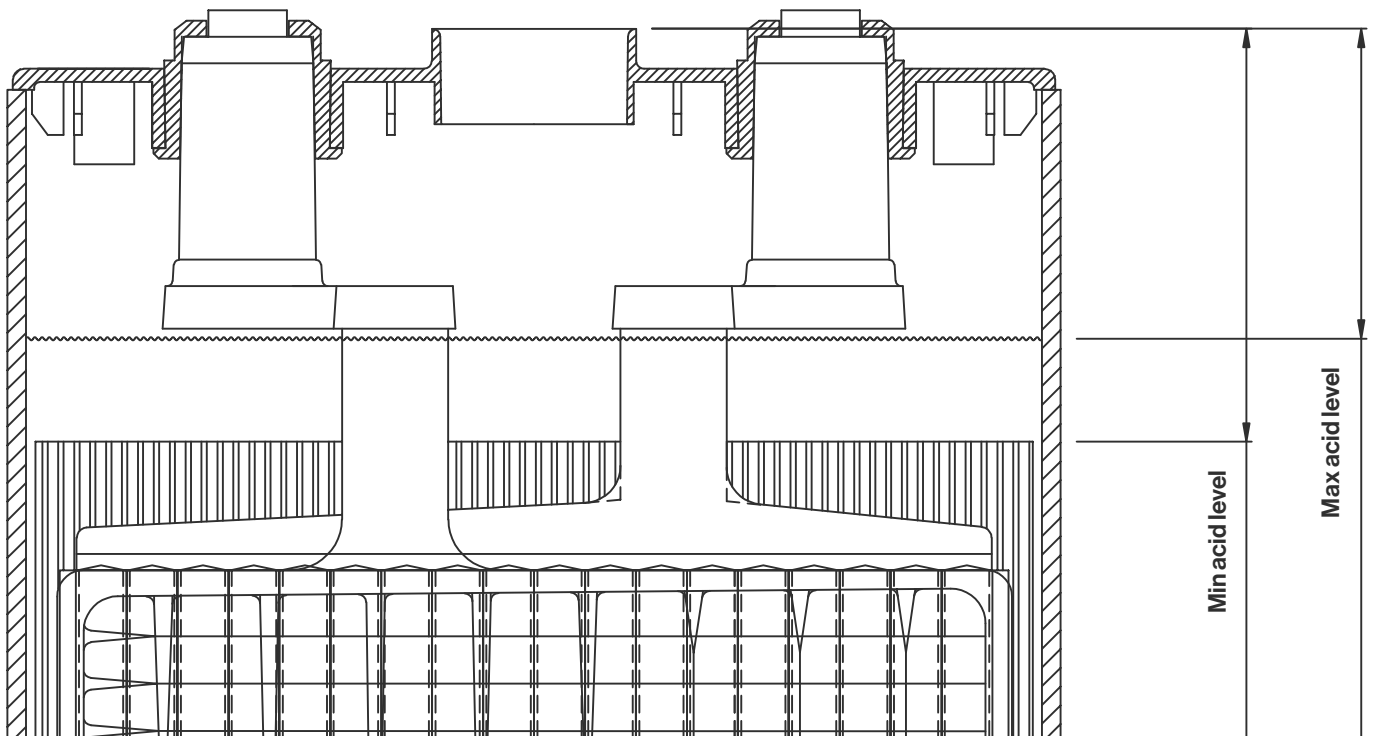

Operating Notes

Topping up procedures

The battery water level should be checked weekly

The battery should always be topped up after charge

Do not overfill - keep the visible components just covered (electrolyte visible) - see diagram below

---

Always use demineralised / deionised / distilled water

Metal vessels should not be used to store or dispense water

Leave the vent plugs in position and closed except when topping up

---

Any spillage on top of the battery should be cleaned off immediately to prevent corrosion

---